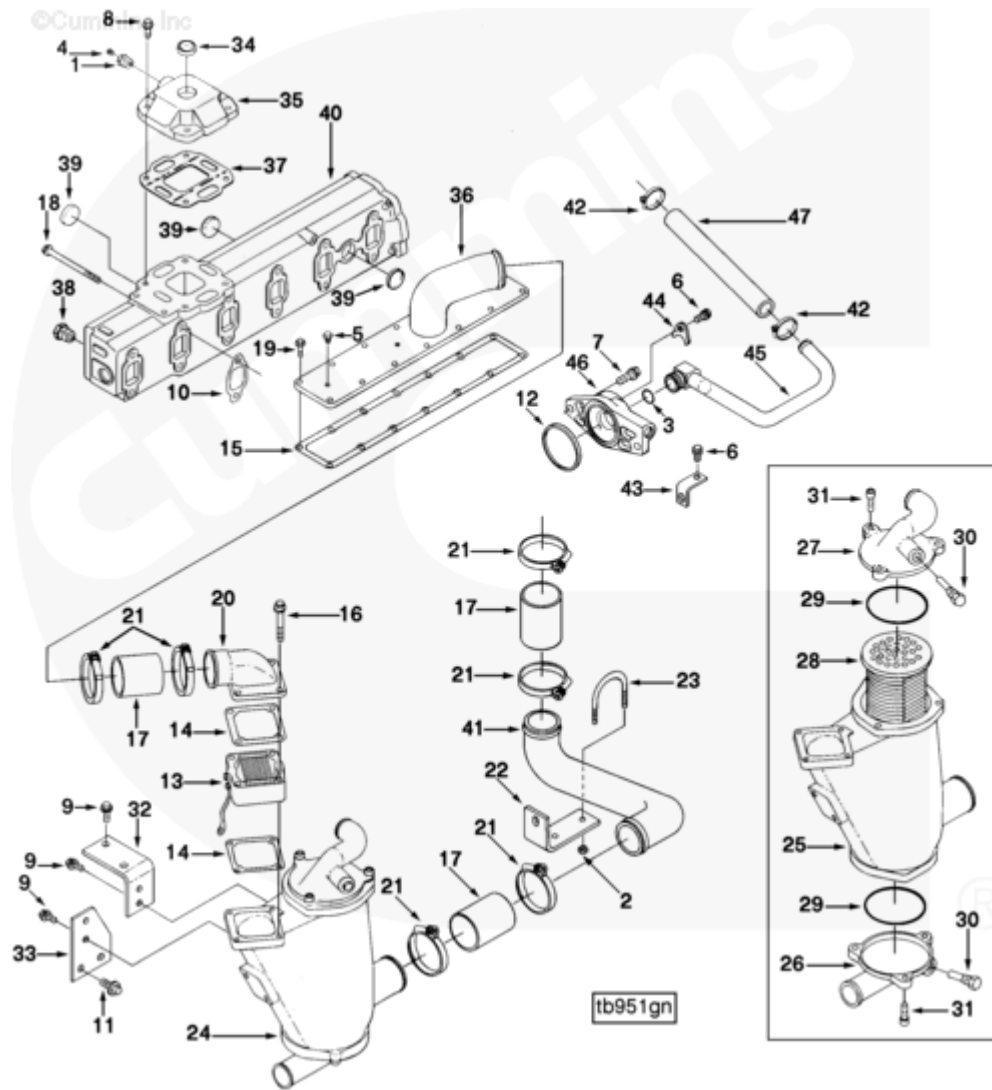

SMALL | MEDIUM | LARGE

Cart	Ref No	Part Number	Part Description	Required	Remarks
View My Cart					
		TB9346	Turbocharger Location		B Series Turbocharger...(More)
					Arrangement
					Includes intake air heater.
<input type="checkbox"/>	1	S 931 C	Reducing Pipe Bushing	1	1/2 NPTF(Ext) X 1/8 NPTF(Int)
<input type="checkbox"/>	2	69832	Regular Hexagon Nut	2	5/16 - 18 UNC.
<input type="checkbox"/>	3	145530	O-Ring Seal	1	
<input type="checkbox"/>	4	3008465	Pipe Plug	1	1/8 NPT
<input type="checkbox"/>	5	3031511	Pipe Plug	1	1/8 NPT
<input type="checkbox"/>	6	3925883	Hexagon Flange Head Cap Screw	2	M8 X 1.25 X 16